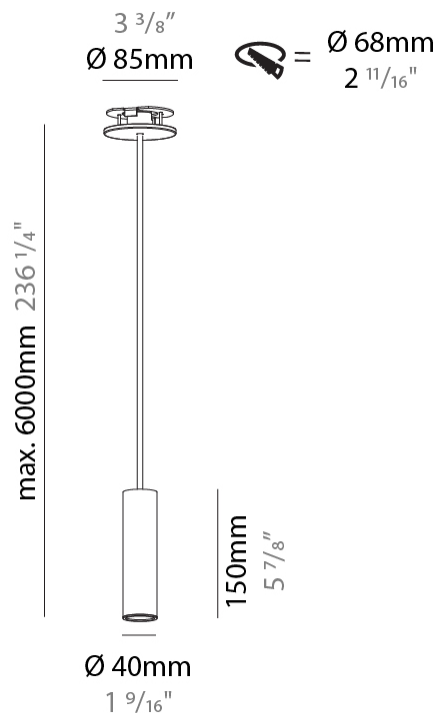

ELECTRICAL

Lamp Type: LED (Zhaga Standard)
Input Wattage (W): 10.9
Total Output Wattage (W): 9
Dimming: Non-Dimmable
Driver Included: Yes
Driver Location: External
Driver Type: Constant Current
Driver Class: Class 2
Input Voltage (V): 120
Constant Current (MA): 500
Upon Request: Remote: 0-10Vdc dimming / Phase dimming 120Vac

LED

Number of LEDs: 1
Color Temperature (°K): 2700 / 3000 / 4000
Max. Delivered Lumen (lm): 842
CRI: >90 CRI
Lamp Life (hrs): 50000
Upon Request: ***3500K available in minimum quantities (larger quantities upon request)

OPTICAL

Reflector: 40 / 50

RATINGS AND CERTIFICATIONS

Certified By: Certified for North American Standards

© 2026, T 1800-388-3382, F 416-247-9319, www.zaneen.com

Available for International specifications by adding 'INT' at the end of the existing Model #. For assistance on 'custom' specifications, contact zteam@zaneen.com. In a constant effort to supply the best product, we reserve the right to change specifications or materials without notice. The most recent specification sheets are found at zaneen.com