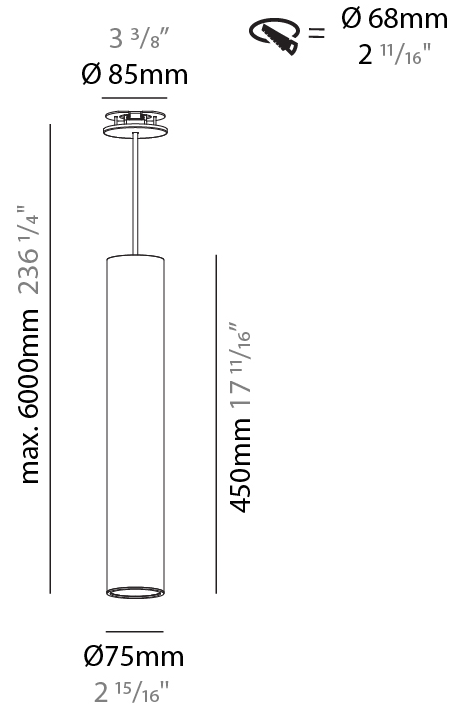

PHYSICAL

Shape: Cylinder
Diameter (mm): 75
Diameter (in): 2 15/16
Height (mm): 450
Height (in): 17 11/16
Max. Overall Height (mm): 2450
Max. Overall Height (in): 96 7/16
Diffuser: Shine Ring 0-6
Fixture Finish: SSR / BKV / CWI / CRY / HAB / UFT / ITA / RUA / FTG / MYG / LOD / PUS / FRO / FUP / KIA / POP / BLS / SPG / MEY / GOH / CHC / COM / ABZ / JAG / OBR / MOS / ROR
Fixture Material: Aluminum
Cable Details: 2000mm / 4000mm Cable in White / Black / Orange / Red
Cut-out Measurements: 68mm / 2 11/16"

ELECTRICAL

Lamp Type: LED (Zhaga Standard)
Input Wattage (W): 20
Total Output Wattage (W): 18.2
Dimming: Non-Dimming / Phase Dimming (120vac Only)
Driver Included: Yes
Driver Location: Integrated
Driver Type: Constant Current - Universal
Driver Class: Class 2
Input Voltage (V): 120 - 277
Constant Current (mA): 500
Upon Request: (Not included - see components) Remote: 0-10Vdc dimming

LED

Number of LEDs: 1
Color Temperature (°K): 2700 / 3000 / 4000
Max. Delivered Lumen (lm): 1512 / 1568 / 1680
Nominal Lumen (lm): 1782 / 1848 / 1981
CRI: >90 CRI
Lamp Life (hrs): 50000
Upon Request: ***3500K available in minimum quantities (larger quantities upon request)

OPTICAL

Reflector: 18 / 36 / 52

RATINGS AND CERTIFICATIONS

Certified By: Certified for North American Standards
IP rating: IP20